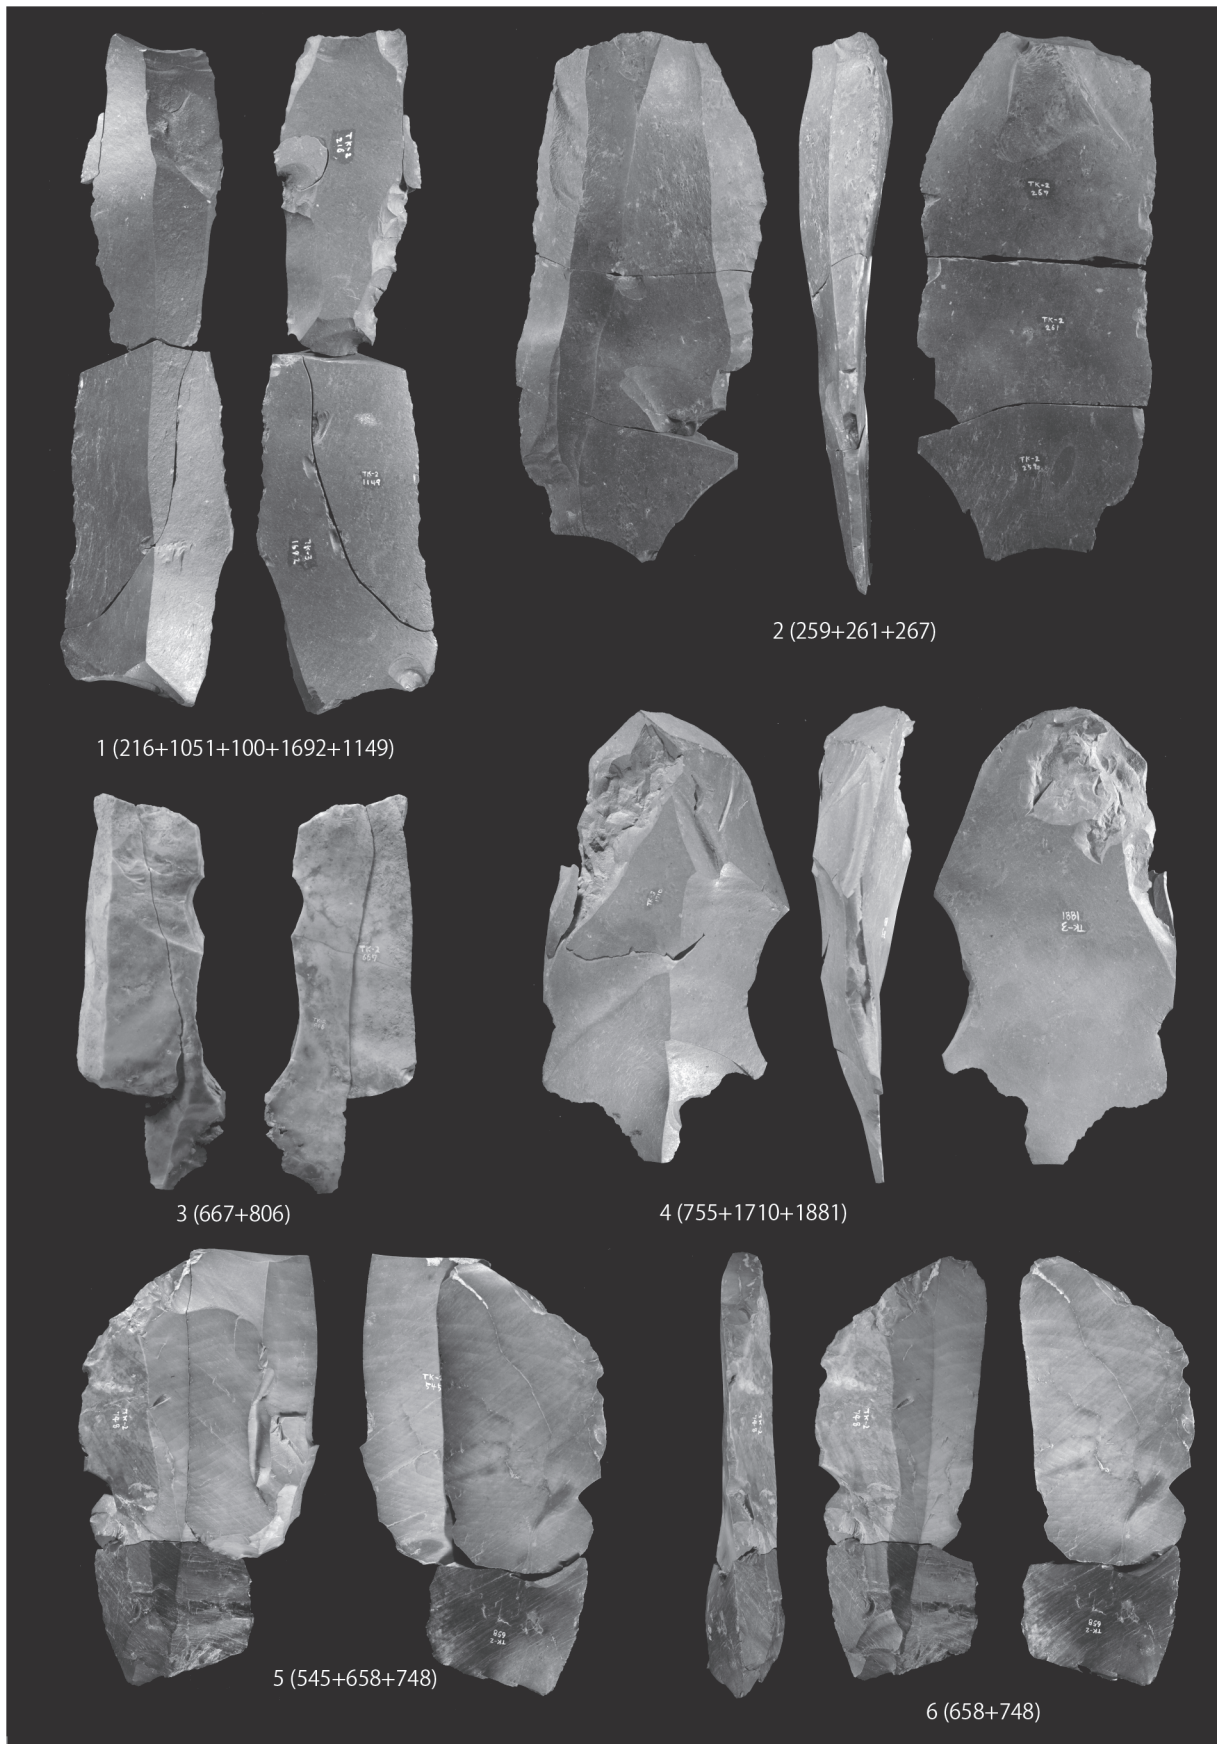

Scale=50%

Plate 15 Blades excavated from the Takakurayama site.

写真図版 16 高倉山遺跡出土接合資料

Scale=50%

Plate 16 Refitted artifacts excavated from the Takakurayama site.

写真図版 17 高倉山遺跡出土接合資料

Scale=50%

Plate 17 Refitted artifacts excavated from the Takakurayama site.

写真図版 18 高倉山遺跡出土石核、剥片、石鏃、石錐

Scale=50%

Plate 18 Cores, a flake, arrowheads and a drill excavated from the Takakurayama site.

写真図版 19 高倉山遺跡出土土器

Scale=50%

Plate 19 Potteries excavated from the Takakurayama site.